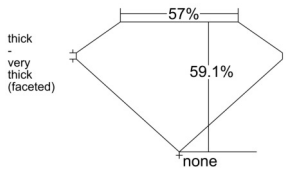

GIA®

FACSIMILE

GIA REPORT 2547216577

Verify this report at GIA.edu

GIA NATURAL DIAMOND DOSSIER®

December 11, 2025
GIA Report Number 2547216577
Shape and Cutting Style ..... Heart Brilliant
Measurements ..... 5.40 x 6.08 x 3.60 mm

GRADING RESULTS

Carat Weight ..... 0.71 carat
Color Grade ..... G
Clarity Grade VVS2

ADDITIONAL GRADING INFORMATION

Polish ..... Excellent
Symmetry ..... Excellent
Fluorescence ..... None
Clarity Characteristics ..... Pinpoint
Inscription(s): GIA 2547216577

PROPORTIONS

Profile not to actual proportions

GRADING SCALES

GIA COLOR SCALE		GIA CLARITY SCALE			
COLORLESS	D	VERY VERY SLIGHTLY INCLUDED	FLAWLESS		
	E		INTERNALLY FLAWLESS		
	F		VVS₁		
	NEAR COLORLESS	G	VVS₂		
		H	VERY SLIGHTLY INCLUDED	VS₁	
		I		VS₂	
		FAINT	J	SLIGHTLY INCLUDED	SI₁
			K		SI₂
	L		INCLUDED		I₁
	M			I₂	
VERT LIGHT	N		INCLUDED	I₃	
	O				
	P				
	Q				
	R				
LIGHT	S				
	T				
	U				
	V				
	W				
	X				
	Y				
	Z