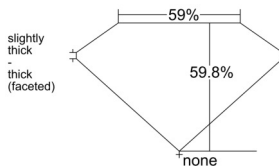

GIA®

FACSIMILE

GIA REPORT 2547214858

Verify this report at GIA.edu

GIA NATURAL DIAMOND DOSSIER®

December 12, 2025
GIA Report Number 2547214858
Shape and Cutting Style ..... Heart Brilliant
Measurements ..... 5.57 x 6.30 x 3.77 mm

GRADING RESULTS

Carat Weight ..... 0.79 carat
Color Grade ..... H
Clarity Grade VS1

ADDITIONAL GRADING INFORMATION

Polish ..... Excellent
Symmetry ..... Excellent
Fluorescence ..... None
Clarity Characteristics..... Cloud, Crystal, Feather, Needle
Inscription(s): GIA 2547214858

PROPORTIONS

Profile not to actual proportions

GRADING SCALES

GIA COLOR SCALE		GIA CLARITY SCALE	
COLORLESS	D	VERY VERY SLIGHTLY INCLUDED	FLAWLESS
	E		INTERNALLY FLAWLESS
	F		VVS₁
	G		VVS₂
	H		VS₁
	I		VS₂
	J		SI₁
	K		SI₂
	L		I₁
	M		I₂
NEAR COLORLESS	N	SLIGHTLY INCLUDED	I₃
	O		
	P		
	Q		
FAINT	R		
	S		
	T		
	U		
VERT LIGHT	V		
	W		
	X		
	Y		
LIGHT	Z