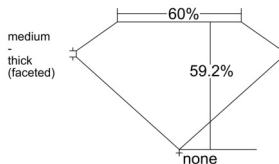

GIA®

FACSIMILE

GIA REPORT 2547213651

Verify this report at GIA.edu

GIA NATURAL DIAMOND DOSSIER®

December 12, 2025
GIA Report Number 2547213651
Shape and Cutting Style ..... Heart Brilliant
Measurements ..... 5.49 x 6.49 x 3.84 mm

GRADING RESULTS

Carat Weight ..... 0.75 carat
Color Grade I
Clarity Grade VVS2

ADDITIONAL GRADING INFORMATION

Polish ..... Very Good
Symmetry ..... Very Good
Fluorescence ..... None
Clarity Characteristics ..... Cloud, Pinpoint, Feather
Inscription(s): GIA 2547213651

PROPORTIONS

Profile not to actual proportions

GRADING SCALES

GIA COLOR SCALE		GIA CLARITY SCALE			
COLORLESS	D	VERY VERY SLIGHTLY INCLUDED	FLAWLESS		
	E		INTERNALLY FLAWLESS		
	F	VERY SLIGHTLY INCLUDED	VVS₁		
	G		VVS₂		
	H		VS₁		
	NEAR COLORLESS	I	SLIGHTLY INCLUDED	VS₂	
		J		SI₁	
		FAINT	K	INCLUDED	SI₂
			L		I₁
			M		I₂
VERT LIGHT	N	LIGHT	I₃		
	O				
	P				
	Q				
	R