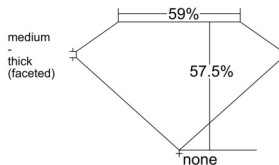

GIA®

FACSIMILE

GIA REPORT 2547213052

Verify this report at GIA.edu

GIA NATURAL DIAMOND DOSSIER®

December 11, 2025
GIA Report Number 2547213052
Shape and Cutting Style ..... Heart Brilliant
Measurements ..... 4.98 x 5.58 x 3.21 mm

GRADING RESULTS

Carat Weight ..... 0.50 carat
Color Grade I
Clarity Grade VVS1

ADDITIONAL GRADING INFORMATION

Polish ..... Excellent
Symmetry ..... Very Good
Fluorescence ..... None
Clarity Characteristics ..... Internal Graining
Inscription(s): GIA 2547213052

PROPORTIONS

Profile not to actual proportions

GRADING SCALES

GIA COLOR SCALE		GIA CLARITY SCALE			
COLORLESS	D	VERY VERY SLIGHTLY INCLUDED	FLAWLESS		
	E		INTERNALLY FLAWLESS		
	F	VERY SLIGHTLY INCLUDED	VVS₁		
	G		VVS₂		
	H		VS₁		
	NEAR COLORLESS	I	SLIGHTLY INCLUDED	VS₂	
		J		SI₁	
		FAINT	K	INCLUDED	SI₂
			L		I₁
			M		I₂
VERT LIGHT	N	NOT GRADED	I₃		
	O				
	P				
	Q				
	R				
	S				
LIGHT	T				
	U				
	V				
	W				
	X				
Y					
Z