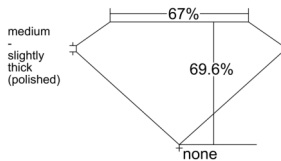

GIA®

FACSIMILE

GIA REPORT 2547207992

Verify this report at GIA.edu

GIA NATURAL DIAMOND DOSSIER®

December 10, 2025
GIA Report Number 2547207992
Shape and Cutting Style ..... **Cut-Cornered Rectangular Modified Brilliant**
Measurements ..... 6.01 x 4.43 x 3.09 mm

GRADING RESULTS

Carat Weight ..... 0.72 carat
Color Grade ..... K
Clarity Grade VS1

ADDITIONAL GRADING INFORMATION

Polish ..... Excellent
Symmetry ..... Excellent
Fluorescence ..... Faint
Clarity Characteristics..Crystal, Cloud, Pinpoint, Indented Natural
Inscription(s): GIA 2547207992

PROPORTIONS

Profile not to actual proportions

GRADING SCALES

GIA COLOR SCALE		GIA CLARITY SCALE			
COLORLESS	D	VERY VERY SLIGHTLY INCLUDED	FLAWLESS		
	E		INTERNALLY FLAWLESS		
	F	VERY SLIGHTLY INCLUDED	VVS₁		
	G		VVS₂		
	H		VS₁		
	NEAR COLORLESS	I	SLIGHTLY INCLUDED	VS₂	
		J		SI₁	
		FAINT	K	INCLUDED	SI₂
			L		I₁
			M		I₂
VERT LIGHT	N	LIGHT	I₃		
	O				
	P				
	Q				
	R