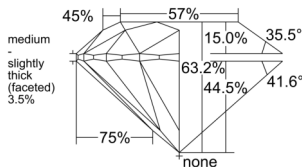

GIA®

FACSIMILE

GIA REPORT 2547206168

Verify this report at GIA.edu

GIA NATURAL DIAMOND DOSSIER®

December 10, 2025
GIA Report Number 2547206168
Shape and Cutting Style ..... Round Brilliant
Measurements ..... 5.34 - 5.37 x 3.39 mm

GRADING RESULTS

Carat Weight ..... 0.60 carat
Color Grade ..... J
Clarity Grade VS1
Cut Grade ..... Excellent

ADDITIONAL GRADING INFORMATION

Polish ..... Excellent
Symmetry ..... Excellent
Fluorescence ..... None
Clarity Characteristics..Crystal, Cloud, Pinpoint, Indented Natural
Inscription(s): GIA 2547206168

PROPORTIONS

GRADING SCALES

GIA COLOR SCALE

COLOREDNESS	D
	E
	F
	G
	H
	I
	J
NEAR COLORLESS	K
	L
FAIN	M
	N
	O
	P
VERY LIGHT	Q
	R
	S
	T
	U
	V
	W
	X
	Y
LIGHT	Z

GIA CLARITY SCALE

FLAWLESS	INTERNAL FLAWLESS	
		FLAWLESS
VERY VERY SLIGHTLY INCLUDED	VVS₁	
	VVS₂	
VERY SLIGHTLY INCLUDED	VS₁	
	VS₂	
SLIGHTLY INCLUDED	SI₁	
	SI₂	
INCLUDED	I₁	
	I₂	
	I₃	

GIA CUT SCALE

EXCELLENT
VERY GOOD
GOOD
FAIR
POOR