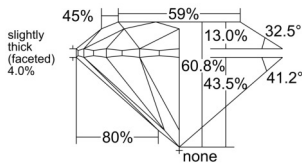

GIA®

FACSIMILE

GIA REPORT 2547198854

Verify this report at GIA.edu

GIA NATURAL DIAMOND DOSSIER®

December 09, 2025
GIA Report Number 2547198854
Shape and Cutting Style ..... Round Brilliant
Measurements ..... 4.30 - 4.33 x 2.62 mm

GRADING RESULTS

Carat Weight ..... 0.30 carat
Color Grade ..... F
Clarity Grade VVS1
Cut Grade ..... Excellent

ADDITIONAL GRADING INFORMATION

Polish ..... Excellent
Symmetry ..... Excellent
Fluorescence ..... None
Clarity Characteristics ..... Pinpoint
Inscription(s): GIA 2547198854

PROPORTIONS

Profile to actual proportions