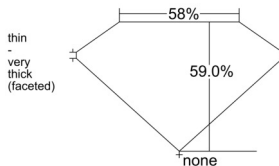

GIA®

FACSIMILE

GIA REPORT 2547197250

Verify this report at GIA.edu

GIA NATURAL DIAMOND DOSSIER®

December 09, 2025
GIA Report Number 2547197250
Shape and Cutting Style ..... Heart Brilliant
Measurements ..... 4.28 x 5.02 x 2.96 mm

GRADING RESULTS

Carat Weight ..... 0.40 carat
Color Grade ..... F
Clarity Grade VS2

ADDITIONAL GRADING INFORMATION

Polish ..... Excellent
Symmetry ..... Very Good
Fluorescence ..... Medium Blue
Clarity Characteristics..... Crystal, Cloud, Indented Natural
Inscription(s): GIA 2547197250

PROPORTIONS

Profile not to actual proportions

GRADING SCALES

GIA COLOR SCALE		GIA CLARITY SCALE			
COLORLESS	D	VERY VERY SLIGHTLY INCLUDED	FLAWLESS		
	E		INTERNALLY FLAWLESS		
	F		VVS₁		
	NEAR COLORLESS	G	VVS₂		
		H	VERY SLIGHTLY INCLUDED	VS₁	
		I		VS₂	
		FAINT	J	SLIGHTLY INCLUDED	SI₁
	K		SI₂		
	L		INCLUDED		I₁
	M			I₂	
N	I₃				
VERT LIGHT	O		LIGHT		
	P				
	Q				
	R				
	S				
	T				
	U				
	V				
W					
X					
Y					
Z