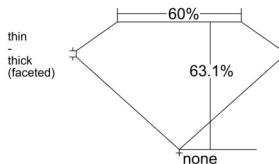

GIA®

FACSIMILE

GIA REPORT 2547197190

Verify this report at GIA.edu

GIA NATURAL DIAMOND DOSSIER®

December 09, 2025
GIA Report Number 2547197190
Shape and Cutting Style ..... Oval Brilliant
Measurements ..... 5.90 x 4.06 x 2.56 mm

GRADING RESULTS

Carat Weight ..... 0.40 carat
Color Grade ..... J
Clarity Grade VS1

ADDITIONAL GRADING INFORMATION

Polish ..... Excellent
Symmetry ..... Excellent
Fluorescence ..... Faint
Clarity Characteristics.... Crystal, Cloud, Needle, Indented Natural
Inscription(s): GIA 2547197190

PROPORTIONS

Profile not to actual proportions

GRADING SCALES

GIA COLOR SCALE		GIA CLARITY SCALE	
COLORLESS	D	VERY VERY SLIGHTLY INCLUDED	FLAWLESS
	E		INTERNALLY FLAWLESS
	F		VVS₁
	G		VVS₂
	H		VS₁
	I		VS₂
	J		SI₁
	K		SI₂
	L		I₁
	M		I₂
NEAR COLORLESS	N	SLIGHTLY INCLUDED	I₃
	O		
	P		
	Q		
FAINT	R		
	S		
	T		
	U		
VERY LIGHT	V		
	W		
	X		
	Y		
LIGHT	Z