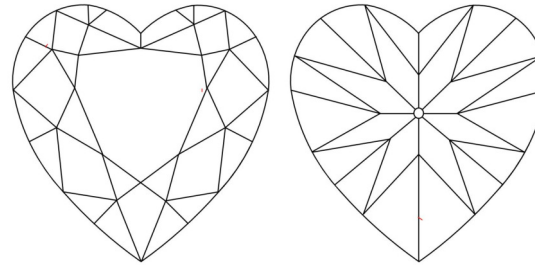

GIA NATURAL DIAMOND GRADING REPORT

 December 09, 2025
 GIA Report Number 2547179296
 Shape and Cutting Style Heart Brilliant
 Measurements 5.82 x 7.00 x 4.18 mm

GRADING RESULTS

 Carat Weight 1.01 carat
 Color Grade K
 Clarity Grade VVS1

ADDITIONAL GRADING INFORMATION

 Polish Excellent
 Symmetry Excellent
 Fluorescence Faint
 Inscription(s): GIA 2547179296

PROPORTIONS

Profile not to actual proportions

CLARITY CHARACTERISTICS

KEY TO SYMBOLS*
 Feather

* Red symbols denote internal characteristics (inclusions). Green or black symbols denote external characteristics (blemishes). Diagram is an approximate representation of the diamond, and symbols shown indicate type, position, and approximate size of clarity characteristics. All clarity characteristics may not be shown. Details of finish are not shown.