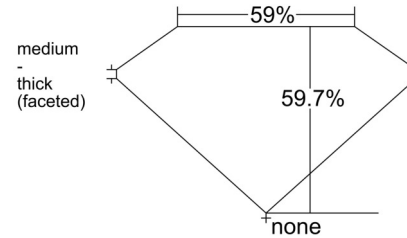

GIA NATURAL DIAMOND GRADING REPORT

 December 09, 2025
 GIA Report Number 2547179296
 Shape and Cutting Style Heart Brilliant
 Measurements 5.82 x 7.00 x 4.18 mm

GRADING RESULTS

 Carat Weight 1.01 carat
 Color Grade K
 Clarity Grade VVS1

ADDITIONAL GRADING INFORMATION

 Polish Excellent
 Symmetry Excellent
 Fluorescence Faint
 Inscription(s): GIA 2547179296

PROPORTIONS

Profile not to actual proportions

CLARITY CHARACTERISTICS

KEY TO SYMBOLS*
 Feather

* Red symbols denote internal characteristics (inclusions). Green or black symbols denote external characteristics (blemishes). Diagram is an approximate representation of the diamond, and symbols shown indicate type, position, and approximate size of clarity characteristics. All clarity characteristics may not be shown. Details of finish are not shown.