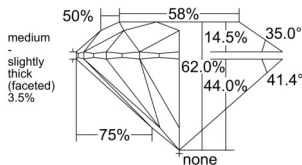

GIA®

FACSIMILE

GIA REPORT 2547175683

Verify this report at GIA.edu

GIA NATURAL DIAMOND DOSSIER®

December 05, 2025
GIA Report Number 2547175683
Shape and Cutting Style ..... Round Brilliant
Measurements ..... 4.76 - 4.78 x 2.96 mm

GRADING RESULTS

Carat Weight ..... 0.41 carat
Color Grade ..... D
Clarity Grade VS1
Cut Grade ..... Excellent

ADDITIONAL GRADING INFORMATION

Polish ..... Excellent
Symmetry ..... Excellent
Fluorescence ..... None
Clarity Characteristics ..... Feather, Needle, Pinpoint
Inscription(s): GIA 2547175683

PROPORTIONS

Profile to actual proportions