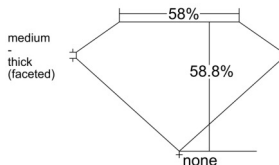

GIA®

FACSIMILE

GIA REPORT 2547173464

Verify this report at GIA.edu

GIA NATURAL DIAMOND DOSSIER®

December 08, 2025
GIA Report Number 2547173464
Shape and Cutting Style ..... Heart Brilliant
Measurements ..... 5.47 x 6.17 x 3.63 mm

GRADING RESULTS

Carat Weight ..... 0.72 carat
Color Grade ..... H
Clarity Grade VS1

ADDITIONAL GRADING INFORMATION

Polish ..... Excellent
Symmetry ..... Excellent
Fluorescence ..... None
Clarity Characteristics..... Crystal, Needle, Cloud, Pinpoint
Inspection(s): GIA 2547173464

PROPORTIONS

Profile not to actual proportions

GRADING SCALES

GIA COLOR SCALE		GIA CLARITY SCALE			
COLORLESS	D	VERY VERY SLIGHTLY INCLUDED	FLAWLESS		
	E		INTERNALLY FLAWLESS		
	F	VERY SLIGHTLY INCLUDED	VVS₁		
	G		VVS₂		
	H		VS₁		
	NEAR COLORLESS	I	SLIGHTLY INCLUDED	VS₂	
		J		SI₁	
		FAINT	K	INCLUDED	SI₂
			L		I₁
			M		I₂
VERTICALLY LIGHT	N	INCLUDED	I₃		
	O				
	P				
	Q				
	R				
LIGHT	S				
	T				
	U				
	V				
	W				
X					
Y					
Z