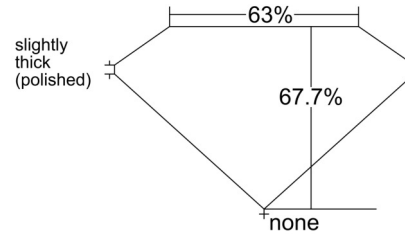

GIA NATURAL DIAMOND GRADING REPORT

December 12, 2025  
 GIA Report Number ..... 2547168647  
 Shape and Cutting Style ..... Emerald Cut  
 Measurements ..... 7.62 x 5.27 x 3.57 mm

GRADING RESULTS

Carat Weight ..... 1.37 carat  
 Color Grade ..... H  
 Clarity Grade ..... VVS2

ADDITIONAL GRADING INFORMATION

Polish ..... Excellent  
 Symmetry ..... Very Good  
 Fluorescence ..... Faint  
 Inscription(s): GIA 2547168647  
**Comments:** An additional pinpoint is not shown.

PROPORTIONS

Profile not to actual proportions

CLARITY CHARACTERISTICS

KEY TO SYMBOLS\*

-  Feather
-  Pinpoint

\* Red symbols denote internal characteristics (inclusions). Green or black symbols denote external characteristics (blemishes). Diagram is an approximate representation of the diamond, and symbols shown indicate type, position, and approximate size of clarity characteristics. All clarity characteristics may not be shown. Details of finish are not shown.