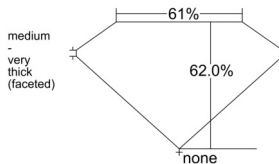

GIA®

FACSIMILE

GIA REPORT 2547166247

Verify this report at GIA.edu

GIA NATURAL DIAMOND DOSSIER®

December 08, 2025
GIA Report Number 2547166247
Shape and Cutting Style ..... Heart Brilliant
Measurements ..... 4.85 x 5.62 x 3.48 mm

GRADING RESULTS

Carat Weight ..... 0.56 carat
Color Grade I
Clarity Grade VVS1

ADDITIONAL GRADING INFORMATION

Polish ..... Excellent
Symmetry ..... Very Good
Fluorescence ..... Faint
Clarity Characteristics ..... Feather
Inscription(s): GIA 2547166247

PROPORTIONS

Profile not to actual proportions

GRADING SCALES

GIA COLOR SCALE		GIA CLARITY SCALE	
COLORLESS	D	VERY VERY SLIGHTLY INCLUDED	FLAWLESS
	E		INTERNALLY FLAWLESS
	F		VVS₁
	G		VVS₂
	H		VS₁
	I		VS₂
	J		SI₁
	K		SI₂
	L		I₁
	M		I₂
NEAR COLORLESS	N	SLIGHTLY INCLUDED	I₃
	O		
	P		
	Q		
FAINT	R		
	S		
	T		
	U		
VERT LIGHT	V		
	W		
	X		
	Y		
LIGHT	Z