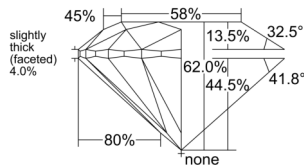

GIA®

FACSIMILE

GIA REPORT 2547160563

Verify this report at GIA.edu

GIA NATURAL DIAMOND DOSSIER®

December 04, 2025
GIA Report Number 2547160563
Shape and Cutting Style ..... Round Brilliant
Measurements ..... 4.28 - 4.31 x 2.66 mm

GRADING RESULTS

Carat Weight ..... 0.30 carat
Color Grade ..... G
Clarity Grade VVS1
Cut Grade ..... Excellent

ADDITIONAL GRADING INFORMATION

Polish ..... Excellent
Symmetry ..... Excellent
Fluorescence ..... None
Clarity Characteristics ..... Cloud, Feather, Chip
Inscription(s): GIA 2547160563

PROPORTIONS

Profile to actual proportions