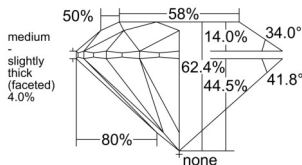

GIA®

FACSIMILE

GIA REPORT 2547159795

Verify this report at GIA.edu

GIA NATURAL DIAMOND DOSSIER®

December 04, 2025
GIA Report Number 2547159795
Shape and Cutting Style ..... Round Brilliant
Measurements ..... 4.54 - 4.56 x 2.84 mm

GRADING RESULTS

Carat Weight ..... 0.36 carat
Color Grade ..... E
Clarity Grade VVS1
Cut Grade ..... Excellent

ADDITIONAL GRADING INFORMATION

Polish ..... Excellent
Symmetry ..... Excellent
Fluorescence ..... Medium Blue
Clarity Characteristics ..... Pinpoint
Inscription(s): GIA 2547159795

PROPORTIONS

Profile to actual proportions

GRADING SCALES

GIA COLOR SCALE

COLORLESS	D
	E
	F
	G
	H
	I
	J
NEAR COLORLESS	K
	L
Faint	M
	N
	O
	P
Very Light	Q
	R
	S
	T
	U
	V
Light	W
	X
	Y
	Z

GIA CLARITY SCALE

FLAWLESS	VERY VERY SLIGHTLY INCLUDED	I₁	I₂	I₃	
					VERY SLIGHTLY INCLUDED
INTERNALLY FLAWLESS	VERY SLIGHTLY INCLUDED	SI₁	SI₂	Slightly Included	
					VERY SLIGHTLY INCLUDED
VVS₁	VERY SLIGHTLY INCLUDED	VS₁	VS₂	Included	
					VERY SLIGHTLY INCLUDED
VVS₂	VERY SLIGHTLY INCLUDED	VS₁	VS₂	Included	
					VERY SLIGHTLY INCLUDED

GIA CUT SCALE

EXCELLENT
VERY GOOD
GOOD
FAIR
POOR