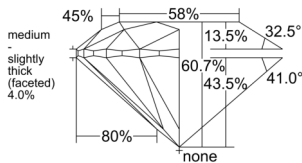

GIA®

FACSIMILE

GIA REPORT 2547158523

Verify this report at GIA.edu

GIA NATURAL DIAMOND DOSSIER®

December 04, 2025
GIA Report Number 2547158523
Shape and Cutting Style ..... Round Brilliant
Measurements ..... 4.32 - 4.35 x 2.63 mm

GRADING RESULTS

Carat Weight ..... 0.30 carat
Color Grade ..... J
Clarity Grade VS1
Cut Grade ..... Excellent

ADDITIONAL GRADING INFORMATION

Polish ..... Excellent
Symmetry ..... Excellent
Fluorescence ..... Faint
Clarity Characteristics ..... Cloud, Needle, Pinpoint
Inscription(s): GIA 2547158523

PROPORTIONS

Profile to actual proportions

GRADING SCALES

GIA COLOR SCALE	GIA CLARITY SCALE	GIA CUT SCALE	
D	FLAWLESS	EXCELLENT	
E	INTERNALLY FLAWLESS		
F		VVS₁	VERY GOOD
G	VVS₂		
H	VS₁	GOOD	
I	VS₂		
J	SI₁	FAIR	
K	SI₂		
L	I₁	POOR	
M	I₂		
N	I₃		
O			
P			
Q			
R			
S			
T			
U			
V			
W			
X			
Y			
Z