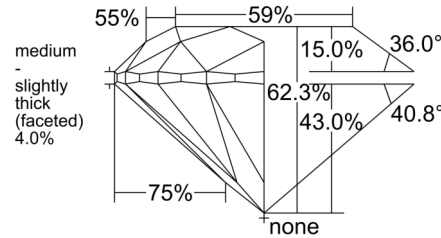

GIA NATURAL DIAMOND GRADING REPORT

December 04, 2025
GIA Report Number 2547157857
Shape and Cutting Style ..... Round Brilliant
Measurements ..... 7.24 - 7.29 x 4.53 mm

GRADING RESULTS

Carat Weight ..... 1.51 carat
Color Grade I
Clarity Grade VS1
Cut Grade ..... Excellent

ADDITIONAL GRADING INFORMATION

Polish ..... Excellent
Symmetry ..... Excellent
Fluorescence ..... None
Inscription(s): GIA 2547157857

Comments: Additional clouds are not shown. Pinpoints are not shown.

PROPORTIONS