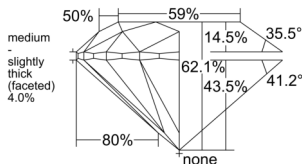

GIA®

FACSIMILE

GIA REPORT 2547143726

Verify this report at GIA.edu

GIA NATURAL DIAMOND DOSSIER®

December 02, 2025
GIA Report Number 2547143726
Shape and Cutting Style ..... Round Brilliant
Measurements ..... 4.62 - 4.66 x 2.88 mm

GRADING RESULTS

Carat Weight ..... 0.38 carat
Color Grade I
Clarity Grade S11
Cut Grade ..... Excellent

ADDITIONAL GRADING INFORMATION

Polish ..... Very Good
Symmetry ..... Excellent
Fluorescence ..... None
Clarity Characteristics ..... Crystal, Cloud
Inscription(s): GIA 2547143726

PROPORTIONS

GRADING SCALES

GIA COLOR SCALE	GIA CLARITY SCALE	GIA CUT SCALE	
D	FLAWLESS	EXCELLENT	
E	INTERNALLY FLAWLESS		
F		VVS₁	VERY GOOD
G	VVS₂		
H	VS₁	GOOD	
I	VS₂		
J	S1₁	FAIR	
K	S1₂		
L	I₁	POOR	
M	I₂		
N	I₃		
O			
P			
Q			
R			
S			
T			
U			
V			
W			
X			
Y			
Z