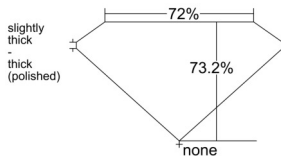

GIA®

FACSIMILE

GIA REPORT 2547143349

Verify this report at GIA.edu

GIA NATURAL DIAMOND DOSSIER®

December 04, 2025
GIA Report Number 2547143349
Shape and Cutting Style ..... Square Modified Brilliant
Measurements ..... 4.88 x 4.85 x 3.55 mm

GRADING RESULTS

Carat Weight ..... 0.72 carat
Color Grade ..... J
Clarity Grade VVS1

ADDITIONAL GRADING INFORMATION

Polish ..... Excellent
Symmetry ..... Very Good
Fluorescence ..... Faint
Clarity Characteristics ..... Pinpoint
Inscription(s): GIA 2547143349

PROPORTIONS

Profile not to actual proportions

GRADING SCALES

GIA COLOR SCALE		GIA CLARITY SCALE	
COLORLESS	D	VERY VERY SLIGHTLY INCLUDED	FLAWLESS
	E		INTERNALLY FLAWLESS
	F		VVS₁
	G		VVS₂
	H		VS₁
	I		VS₂
NEAR COLORLESS	J	SLIGHTLY INCLUDED	SI₁
	K		SI₂
	L		I₁
	M		I₂
FAINT	N	INCLUDED	I₃
	O		
	P		
	Q		
VERY LIGHT	R		
	S		
	T		
	U		
LIGHT	V		
	W		
	X		
	Y		
	Z