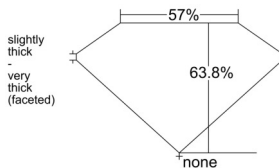

GIA®

FACSIMILE

GIA REPORT 2547141141

Verify this report at GIA.edu

GIA NATURAL DIAMOND DOSSIER®

December 02, 2025
GIA Report Number 2547141141
Shape and Cutting Style ..... Oval Brilliant
Measurements ..... 6.72 x 4.94 x 3.15 mm

GRADING RESULTS

Carat Weight ..... 0.70 carat
Color Grade ..... F
Clarity Grade VS2

ADDITIONAL GRADING INFORMATION

Polish ..... Excellent
Symmetry ..... Very Good
Fluorescence ..... None
Clarity Characteristics ..... Feather
Inscription(s): GIA 2547141141

PROPORTIONS

Profile not to actual proportions

GRADING SCALES

GIA COLOR SCALE		GIA CLARITY SCALE			
COLORLESS	D	VERY VERY SLIGHTLY INCLUDED	FLAWLESS		
	E		INTERNALLY FLAWLESS		
	F	VERY SLIGHTLY INCLUDED	VVS₁		
	G		VVS₂		
	H		VS₁		
	NEAR COLORLESS	I	SLIGHTLY INCLUDED	VS₂	
		J		SI₁	
		FAINT	K	INCLUDED	SI₂
			L		I₁
			M		I₂
VERT LIGHT	N	LIGHT	I₃		
	O				
	P				
	Q				
	R