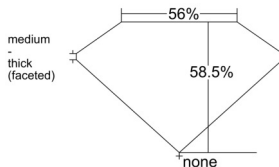

GIA®

FACSIMILE

GIA REPORT 2547130449

Verify this report at GIA.edu

GIA NATURAL DIAMOND DOSSIER®

December 02, 2025
GIA Report Number 2547130449
Shape and Cutting Style ..... Heart Brilliant
Measurements ..... 5.01 x 5.73 x 3.35 mm

GRADING RESULTS

Carat Weight ..... 0.56 carat
Color Grade ..... J
Clarity Grade VS2

ADDITIONAL GRADING INFORMATION

Polish ..... Excellent
Symmetry ..... Excellent
Fluorescence ..... None
Clarity Characteristics ..... Crystal
Inscription(s): GIA 2547130449

PROPORTIONS

Profile not to actual proportions

GRADING SCALES

GIA COLOR SCALE		GIA CLARITY SCALE			
COLORLESS	D	VERY VERY SLIGHTLY INCLUDED	FLAWLESS		
	E		INTERNALLY FLAWLESS		
	F	VERY SLIGHTLY INCLUDED	VVS₁		
	G		VVS₂		
	H		VS₁		
	NEAR COLORLESS	I	SLIGHTLY INCLUDED	VS₂	
		J		SI₁	
		FAINT	K	INCLUDED	SI₂
			L		I₁
			M		I₂
VERT LIGHT	N	LIGHT	I₃		
	O				
	P				
	Q				
	R				
	S