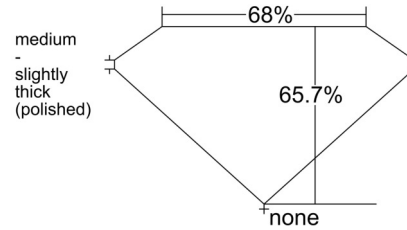

PROPORTIONS

Profile not to actual proportions