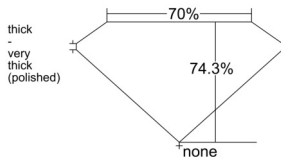

GIA®

FACSIMILE

GIA REPORT 2547125696

Verify this report at GIA.edu

GIA NATURAL DIAMOND DOSSIER®

November 28, 2025
GIA Report Number 2547125696
Shape and Cutting Style ..... Square Modified Brilliant
Measurements ..... 4.39 x 4.30 x 3.20 mm

GRADING RESULTS

Carat Weight ..... 0.54 carat
Color Grade ..... J
Clarity Grade VVS2

ADDITIONAL GRADING INFORMATION

Polish ..... Excellent
Symmetry ..... Very Good
Fluorescence ..... None
Clarity Characteristics ..... Pinpoint
Inscription(s): GIA 2547125696

PROPORTIONS

Profile not to actual proportions

GRADING SCALES

GIA COLOR SCALE		GIA CLARITY SCALE			
COLORLESS	D	NEAR COLORLESS	FLAWLESS		
	E		INTERNALLY FLAWLESS		
	F		VERY VERY SLIGHTLY INCLUDED	VVS₁	
	G			VVS₂	
	H		VERY SLIGHTLY INCLUDED	VS₁	
	I			VS₂	
	J			SLIGHTLY INCLUDED	SI₁
	K		SI₂		
	FAINT		L	VERTICALLY INCLUDED	I₁
			M		I₂
N		I₃			
O					
P					
Q					
R					
S					
LIGHT	T				
	U				
	V				
	W				
	X				
	Y				
	Z