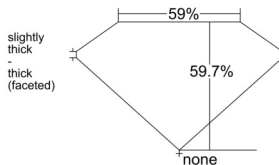

GIA®

FACSIMILE

GIA REPORT 2547110348

Verify this report at GIA.edu

GIA NATURAL DIAMOND DOSSIER®

November 28, 2025
GIA Report Number 2547110348
Shape and Cutting Style ..... Heart Brilliant
Measurements ..... 4.34 x 5.09 x 3.04 mm

GRADING RESULTS

Carat Weight ..... 0.40 carat
Color Grade ..... F
Clarity Grade VS2

ADDITIONAL GRADING INFORMATION

Polish ..... Excellent
Symmetry ..... Very Good
Fluorescence ..... Faint
Clarity Characteristics ..... Crystal, Feather
Inscription(s): GIA 2547110348

PROPORTIONS

Profile not to actual proportions

GRADING SCALES

GIA COLOR SCALE		GIA CLARITY SCALE			
COLORLESS	D	VERY VERY SLIGHTLY INCLUDED	FLAWLESS		
	E		INTERNALLY FLAWLESS		
	F		VVS₁		
	NEAR COLORLESS	G	VVS₂		
		H	VERY SLIGHTLY INCLUDED	VS₁	
		I		VS₂	
		FAINT	J	SLIGHTLY INCLUDED	SI₁
			K		SI₂
	LIGHT		L	INCLUDED	I₁
			M		I₂
N			I₃		
O					
P					
Q					
R