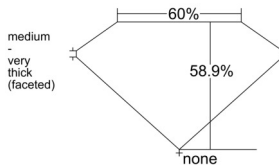

GIA®

FACSIMILE

GIA REPORT 2547110041

Verify this report at GIA.edu

GIA NATURAL DIAMOND DOSSIER®

November 27, 2025
GIA Report Number 2547110041
Shape and Cutting Style ..... Heart Brilliant
Measurements ..... 5.23 x 6.22 x 3.67 mm

GRADING RESULTS

Carat Weight ..... 0.70 carat
Color Grade ..... H
Clarity Grade VS2

ADDITIONAL GRADING INFORMATION

Polish ..... Excellent
Symmetry ..... Excellent
Fluorescence ..... None
Clarity Characteristics ..... Cloud, Crystal, Feather
Inscription(s): GIA 2547110041

PROPORTIONS

Profile not to actual proportions

GRADING SCALES

GIA COLOR SCALE		GIA CLARITY SCALE			
COLORLESS	D	VERY VERY SLIGHTLY INCLUDED	FLAWLESS		
	E		INTERNALLY FLAWLESS		
	F	VERY SLIGHTLY INCLUDED	VVS₁		
	G		VVS₂		
	H		VS₁		
	NEAR COLORLESS	I	SLIGHTLY INCLUDED	VS₂	
		J		SI₁	
		FAINT	K	INCLUDED	SI₂
			L		I₁
			M		I₂
VERT LIGHT	N	LIGHT	I₃		
	O				
	P				
	Q				
	R