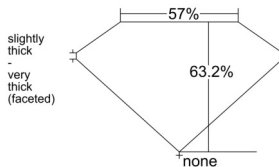

GIA®

FACSIMILE

GIA REPORT 2547107658

Verify this report at GIA.edu

GIA NATURAL DIAMOND DOSSIER®

November 27, 2025
GIA Report Number 2547107658
Shape and Cutting Style ..... Heart Brilliant
Measurements ..... 5.56 x 6.63 x 4.19 mm

GRADING RESULTS

Carat Weight ..... 0.90 carat
Color Grade ..... H
Clarity Grade VS2

ADDITIONAL GRADING INFORMATION

Polish ..... Excellent
Symmetry ..... Very Good
Fluorescence ..... None
Clarity Characteristics ..... Crystal, Needle
Inscription(s): GIA 2547107658

PROPORTIONS

Profile not to actual proportions

GRADING SCALES

GIA COLOR SCALE		GIA CLARITY SCALE			
COLORLESS	D	VERY VERY SLIGHTLY INCLUDED	FLAWLESS		
	E		INTERNALLY FLAWLESS		
	F	VERY SLIGHTLY INCLUDED	VVS₁		
	G		VVS₂		
	H		VS₁		
	NEAR COLORLESS	I	SLIGHTLY INCLUDED	VS₂	
		J		SI₁	
		FAINT	K	INCLUDED	SI₂
			L		I₁
			M		I₂
N			I₃		
VERT LIGHT	O	INCLUDED			
	P				
	Q				
	R				
	S				
	T				
LIGHT	U				
	V				
	W				
	X				
Y					
Z