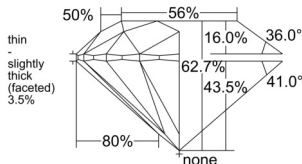

GIA®

FACSIMILE

GIA REPORT 2547100786

Verify this report at GIA.edu

GIA NATURAL DIAMOND DOSSIER®

February 12, 2026
GIA Report Number 2547100786
Shape and Cutting Style ..... Round Brilliant
Measurements ..... 5.64 - 5.67 x 3.55 mm

GRADING RESULTS

Carat Weight ..... 0.70 carat
Color Grade ..... G
Clarity Grade S11
Cut Grade ..... Excellent

ADDITIONAL GRADING INFORMATION

Polish ..... Excellent
Symmetry ..... Excellent
Fluorescence ..... None
Clarity Characteristics..... Crystal, Cloud, Feather, Cavity
Inscription(s): GIA 2547100786

Scan the QR code to access the Tracr™ provenance data.

GIA.edu

PROPORTIONS

Profile to actual proportions