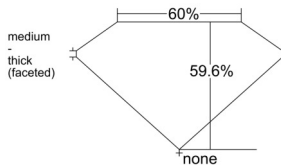

GIA®

FACSIMILE

GIA REPORT 2547085195

Verify this report at GIA.edu

GIA NATURAL DIAMOND DOSSIER®

November 26, 2025
GIA Report Number 2547085195
Shape and Cutting Style ..... Heart Brilliant
Measurements ..... 5.41 x 6.33 x 3.77 mm

GRADING RESULTS

Carat Weight ..... 0.71 carat
Color Grade I
Clarity Grade VS1

ADDITIONAL GRADING INFORMATION

Polish ..... Very Good
Symmetry ..... Excellent
Fluorescence ..... None
Clarity Characteristics ..... Crystal
Inscription(s): GIA 2547085195

PROPORTIONS

Profile not to actual proportions

GRADING SCALES

GIA COLOR SCALE		GIA CLARITY SCALE			
COLORLESS	D	VERY VERY SLIGHTLY INCLUDED	FLAWLESS		
	E		INTERNALLY FLAWLESS		
	F		VVS₁		
	NEAR COLORLESS	G	VERY SLIGHTLY INCLUDED	VVS₂	
		H		VS₁	
		FAINT	I	SLIGHTLY INCLUDED	VS₂
			J		SI₁
	LIGHT		K	INCLUDED	SI₂
			L		I₁
		M	I₂		
N		INCLUDED	I₃		
O					
P					
Q					
R					
S					
T					
U					
V					
W					
X					
Y					
Z