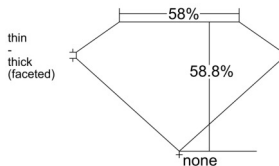

GIA®

FACSIMILE

GIA REPORT 2547084938

Verify this report at GIA.edu

GIA NATURAL DIAMOND DOSSIER®

November 26, 2025
GIA Report Number 2547084938
Shape and Cutting Style ..... Heart Brilliant
Measurements ..... 4.92 x 5.70 x 3.35 mm

GRADING RESULTS

Carat Weight ..... 0.55 carat
Color Grade ..... E
Clarity Grade ..... Internally Flawless

ADDITIONAL GRADING INFORMATION

Polish ..... Excellent
Symmetry ..... Excellent
Fluorescence ..... None
Clarity Characteristics ..... Minor Details of Polish
Inspection(s): GIA 2547084938

PROPORTIONS

Profile not to actual proportions

GRADING SCALES

GIA COLOR SCALE		GIA CLARITY SCALE	
COLORLESS	D	VERY VERY SLIGHTLY INCLUDED	FLAWLESS
	E		INTERNALLY FLAWLESS
	F		VVS₁
	G		VVS₂
	H		VS₁
	I		VS₂
	J		SI₁
	K		SI₂
	L		I₁
	M		I₂
NEAR COLORLESS	N	SLIGHTLY INCLUDED	I₃
	O		
	P		
	Q		
FAINT	R		
	S		
	T		
	U		
VERT LIGHT	V		
	W		
	X		
	Y		
LIGHT	Z