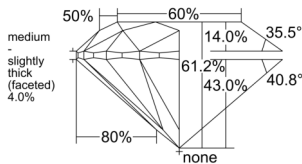

GIA®

FACSIMILE

GIA REPORT 2547071431

Verify this report at GIA.edu

GIA NATURAL DIAMOND DOSSIER®

November 21, 2025
GIA Report Number 2547071431
Shape and Cutting Style ..... Round Brilliant
Measurements ..... 4.71 - 4.73 x 2.89 mm

GRADING RESULTS

Carat Weight ..... 0.40 carat
Color Grade ..... E
Clarity Grade VS1
Cut Grade ..... Excellent

ADDITIONAL GRADING INFORMATION

Polish ..... Excellent
Symmetry ..... Excellent
Fluorescence ..... Medium Blue
Clarity Characteristics ..... Crystal, Pinpoint
Inscription(s): GIA 2547071431

PROPORTIONS

Profile to actual proportions