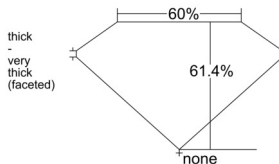

GIA®

FACSIMILE

GIA REPORT 2547063769

Verify this report at GIA.edu

GIA NATURAL DIAMOND DOSSIER®

November 20, 2025
GIA Report Number **2547063769**
Shape and Cutting Style ..... **Heart Brilliant**
Measurements ..... **4.50 x 5.50 x 3.38 mm**

GRADING RESULTS

Carat Weight ..... **0.50 carat**
Color Grade ..... **G**
Clarity Grade **VS2**

ADDITIONAL GRADING INFORMATION

Polish ..... **Excellent**
Symmetry ..... **Excellent**
Fluorescence ..... **None**
Clarity Characteristics ..... **Feather**
Inscription(s): GIA 2547063769

PROPORTIONS

Profile not to actual proportions

GRADING SCALES

GIA COLOR SCALE		GIA CLARITY SCALE			
COLORLESS	D	VERY VERY SLIGHTLY INCLUDED	FLAWLESS		
	E		INTERNALLY FLAWLESS		
	F	VERY SLIGHTLY INCLUDED	VVS₁		
	G		VVS₂		
	H		VS₁		
	NEAR COLORLESS	I	SLIGHTLY INCLUDED	VS₂	
		J		SI₁	
		FAINT	K	INCLUDED	SI₂
			L		I₁
	M		I₂		
VERT LIGHT	N		INCLUDED	I₃	
	O				
	P				
	Q				
LIGHT	R				
	S				
	T				
	U				
	V				
	Z