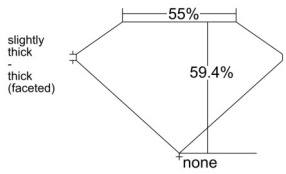

GIA®

FACSIMILE

GIA REPORT 2547042999

Verify this report at GIA.edu

GIA NATURAL DIAMOND DOSSIER®

November 19, 2025
GIA Report Number 2547042999
Shape and Cutting Style ..... Heart Brilliant
Measurements ..... 5.66 x 6.38 x 3.79 mm

GRADING RESULTS

Carat Weight ..... 0.80 carat
Color Grade ..... D
Clarity Grade VS1

ADDITIONAL GRADING INFORMATION

Polish ..... Excellent
Symmetry ..... Excellent
Fluorescence ..... None
Clarity Characteristics..... Cloud, Crystal, Feather, Needle
Inscription(s): GIA 2547042999

PROPORTIONS

Profile not to actual proportions

GRADING SCALES

GIA COLOR SCALE		GIA CLARITY SCALE	
NEAR COLORLESS	D	VERY VERY SLIGHTLY INCLUDED	FLAWLESS
	E		INTERNALLY FLAWLESS
	F		VVS₁
	G		VVS₂
	H		VS₁
	I		VS₂
	J		SI₁
	K		SI₂
	L		I₁
	M		I₂
FAINT	N	SLIGHTLY INCLUDED	I₃
	O		
	P		
	Q		
	R		
VERY LIGHT	S	INCLUDED	
	T		
	U		
	V		
	W		
LIGHT	X		
	Y		
	Z