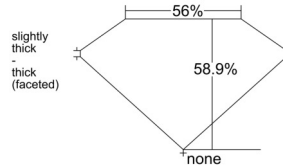

GIA®

FACSIMILE

GIA REPORT 2547042582

Verify this report at GIA.edu

GIA NATURAL DIAMOND DOSSIER®

November 19, 2025
GIA Report Number 2547042582
Shape and Cutting Style ..... Heart Brilliant
Measurements ..... 4.76 x 5.52 x 3.25 mm

GRADING RESULTS

Carat Weight ..... 0.51 carat
Color Grade ..... G
Clarity Grade VS2

ADDITIONAL GRADING INFORMATION

Polish ..... Excellent
Symmetry ..... Excellent
Fluorescence ..... None
Clarity Characteristics ..... Crystal, Cloud
Inspection(s): GIA 2547042582

PROPORTIONS

Profile not to actual proportions

GRADING SCALES

GIA COLOR SCALE		GIA CLARITY SCALE	
COLORLESS	D	VERY VERY SLIGHTLY INCLUDED	FLAWLESS
	E		INTERNALLY FLAWLESS
	F		VVS₁
	G		VVS₂
	H		VS₁
	I		VS₂
	J		SI₁
	K		SI₂
	L		I₁
	M		I₂
NEAR COLORLESS	N	SLIGHTLY INCLUDED	I₃
	O		
	P		
	Q		
FAINT	R		
	S		
	T		
	U		
VERT LIGHT	V		
	W		
	X		
	Y		
LIGHT	Z