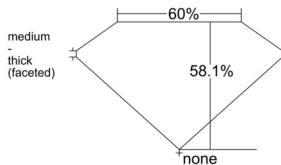

GIA®

FACSIMILE

GIA REPORT 2547040563

Verify this report at GIA.edu

GIA NATURAL DIAMOND DOSSIER®

November 19, 2025
GIA Report Number 2547040563
Shape and Cutting Style ..... Heart Brilliant
Measurements ..... 5.83 x 6.76 x 3.93 mm

GRADING RESULTS

Carat Weight ..... 0.91 carat
Color Grade ..... E
Clarity Grade SI1

ADDITIONAL GRADING INFORMATION

Polish ..... Excellent
Symmetry ..... Excellent
Fluorescence ..... None
Clarity Characteristics ..... Crystal, Cloud, Feather
Inscription(s): GIA 2547040563

PROPORTIONS

Profile not to actual proportions

GRADING SCALES

GIA COLOR SCALE		GIA CLARITY SCALE	
COLORLESS	D	VERY VERY SLIGHTLY INCLUDED	FLAWLESS
	E		INTERNALLY FLAWLESS
	F		VVS₁
	G		VVS₂
	H		VS₁
	I		VS₂
	J		SI₁
	K		SI₂
	L		I₁
	M		I₂
NEAR COLORLESS	N	SLIGHTLY INCLUDED	I₃
	O		
	P		
	Q		
FAINT	R		
	S		
	T		
	U		
VERT LIGHT	V		
	W		
	X		
	Y		
LIGHT	Z