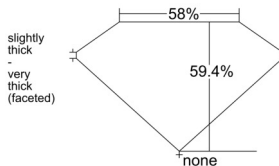

GIA®

FACSIMILE

GIA REPORT 2547031641

Verify this report at GIA.edu

GIA NATURAL DIAMOND DOSSIER®

November 19, 2025
GIA Report Number 2547031641
Shape and Cutting Style ..... Heart Brilliant
Measurements ..... 4.98 x 5.57 x 3.31 mm

GRADING RESULTS

Carat Weight ..... 0.52 carat
Color Grade ..... J
Clarity Grade ..... Internally Flawless

ADDITIONAL GRADING INFORMATION

Polish ..... Very Good
Symmetry ..... Excellent
Fluorescence ..... None
Clarity Characteristics ..... Minor Details of Polish
Inscription(s): GIA 2547031641

PROPORTIONS

Profile not to actual proportions

GRADING SCALES

GIA COLOR SCALE		GIA CLARITY SCALE			
COLORLESS	D	VERY VERY SLIGHTLY INCLUDED	FLAWLESS		
	E		INTERNALLY FLAWLESS		
	F		VVS₁		
	NEAR COLORLESS	G	VERY SLIGHTLY INCLUDED	VVS₂	
		H		VS₁	
		FAINT	I	SLIGHTLY INCLUDED	VS₂
			J		SI₁
			K		SI₂
	LIGHT	L	INCLUDED	I₁	
		M		I₂	
N		I₃			
O					
P					
Q					
R