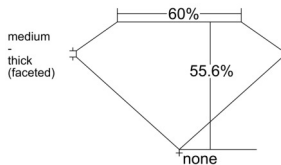

GIA®

FACSIMILE

GIA REPORT 2546999832

Verify this report at GIA.edu

GIA NATURAL DIAMOND DOSSIER®

April 13, 2026
GIA Report Number 2546999832
Shape and Cutting Style ..... Heart Brilliant
Measurements ..... 5.56 x 6.27 x 3.49 mm

GRADING RESULTS

Carat Weight ..... 0.70 carat
Color Grade ..... D
Clarity Grade VS1

ADDITIONAL GRADING INFORMATION

Polish ..... Excellent
Symmetry ..... Very Good
Fluorescence ..... None
Clarity Characteristics ..... Indented Natural, Pinpoint
Inscription(s): GIA 2546999832

PROPORTIONS

Profile not to actual proportions

GRADING SCALES

GIA COLOR SCALE		GIA CLARITY SCALE		
COLORLESS	D	VERY VERY SLIGHTLY INCLUDED	FLAWLESS	
	E		INTERNALLY FLAWLESS	
	F		VVS₁	
	NEAR COLORLESS	G	VVS₂	
		H	VERY SLIGHTLY INCLUDED	VS₁
		I		VS₂
		J	SLIGHTLY INCLUDED	SI₁
	K	SI₂		
	L	INCLUDED		I₁
	M		I₂	
N	I₃			
FAINT	O			
	P			
	Q			
	R			
	S			
	T			
VERY LIGHT	U			
	V			
	W			
	X			
LIGHT	Y			
	Z