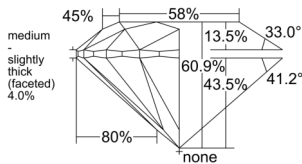

GIA®

FACSIMILE

GIA REPORT 2546998416

Verify this report at GIA.edu

GIA NATURAL DIAMOND DOSSIER®

April 09, 2026
GIA Report Number 2546998416
Shape and Cutting Style ..... Round Brilliant
Measurements ..... 4.33 - 4.35 x 2.64 mm

GRADING RESULTS

Carat Weight ..... 0.30 carat
Color Grade ..... F
Clarity Grade VVS1
Cut Grade ..... Excellent

ADDITIONAL GRADING INFORMATION

Polish ..... Excellent
Symmetry ..... Excellent
Fluorescence ..... Medium Blue
Clarity Characteristics ..... Pinpoint
Inscription(s): GIA 2546998416

PROPORTIONS

Profile to actual proportions