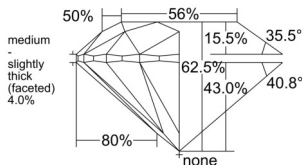

GIA®

FACSIMILE

GIA REPORT 2546998386

Verify this report at GIA.edu

GIA NATURAL DIAMOND DOSSIER®

April 09, 2026
GIA Report Number 2546998386
Shape and Cutting Style ..... Round Brilliant
Measurements ..... 5.13 - 5.14 x 3.21 mm

GRADING RESULTS

Carat Weight ..... 0.52 carat
Color Grade ..... K
Clarity Grade VS1
Cut Grade ..... Excellent

ADDITIONAL GRADING INFORMATION

Polish ..... Excellent
Symmetry ..... Excellent
Fluorescence ..... Strong Blue
Clarity Characteristics ..... Cloud
Inscription(s): GIA 2546998386

PROPORTIONS

Profile to actual proportions