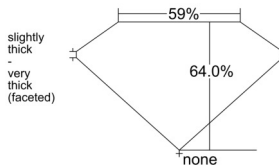

GIA®

FACSIMILE

GIA REPORT 2546996821

Verify this report at GIA.edu

GIA NATURAL DIAMOND DOSSIER®

April 09, 2026
GIA Report Number 2546996821
Shape and Cutting Style ..... Oval Brilliant
Measurements ..... 6.65 x 4.39 x 2.81 mm

GRADING RESULTS

Carat Weight ..... 0.54 carat
Color Grade ..... F
Clarity Grade VVS1

ADDITIONAL GRADING INFORMATION

Polish ..... Excellent
Symmetry ..... Very Good
Fluorescence ..... None
Clarity Characteristics ..... Pinpoint
Inscription(s): GIA 2546996821

PROPORTIONS

Profile not to actual proportions

GRADING SCALES

GIA COLOR SCALE		GIA CLARITY SCALE			
COLORLESS	D	VERY VERY SLIGHTLY INCLUDED	FLAWLESS		
	E		INTERNALLY FLAWLESS		
	F		VVS₁		
	G		VVS₂		
	NEAR COLORLESS	H	VERY SLIGHTLY INCLUDED	VS₁	
		I		VS₂	
		FAINT	J	SLIGHTLY INCLUDED	S₁
			K		S₂
	L		I₁		
	VERT LIGHT		M	INCLUDED	I₂
N			I₃		
O					
P					
LIGHT	Q				
	R				
	S				
	T				
	U				
	Z