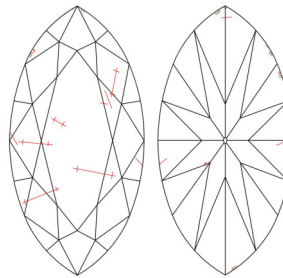

GIA NATURAL DIAMOND GRADING REPORT

April 09, 2026
 GIA Report Number 2546994117
 Shape and Cutting Style Marquise Brilliant
 Measurements 9.43 x 5.20 x 3.46 mm

GRADING RESULTS

Carat Weight 1.01 carat
 Color Grade D
 Clarity Grade SI1

PROPORTIONS

Profile not to actual proportions

CLARITY CHARACTERISTICS

KEY TO SYMBOLS*

-  Twinning Wisp
-  Feather
-  Crystal
-  Indented Natural
-  Natural

* Red symbols denote internal characteristics (inclusions). Green or black symbols denote external characteristics (blemishes). Diagram is an approximate representation of the diamond, and symbols shown indicate type, position, and approximate size of clarity characteristics. All clarity characteristics may not be shown. Details of finish are not shown.