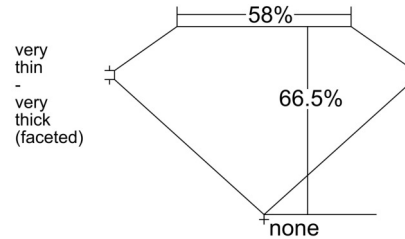

GIA NATURAL DIAMOND GRADING REPORT

April 09, 2026
 GIA Report Number 2546994117
 Shape and Cutting Style Marquise Brilliant
 Measurements 9.43 x 5.20 x 3.46 mm

GRADING RESULTS

Carat Weight 1.01 carat
 Color Grade D
 Clarity Grade SI1

PROPORTIONS

Profile not to actual proportions

CLARITY CHARACTERISTICS

KEY TO SYMBOLS*

-  Twinning Wisp
-  Feather
-  Crystal
-  Indented Natural
-  Natural

* Red symbols denote internal characteristics (inclusions). Green or black symbols denote external characteristics (blemishes). Diagram is an approximate representation of the diamond, and symbols shown indicate type, position, and approximate size of clarity characteristics. All clarity characteristics may not be shown. Details of finish are not shown.