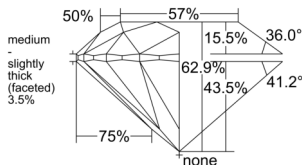

GIA®

FACSIMILE

GIA REPORT 2546985144

Verify this report at GIA.edu

GIA NATURAL DIAMOND DOSSIER®

April 09, 2026
GIA Report Number 2546985144
Shape and Cutting Style ..... Round Brilliant
Measurements ..... 5.06 - 5.08 x 3.19 mm

GRADING RESULTS

Carat Weight ..... 0.50 carat
Color Grade ..... M
Clarity Grade VS1
Cut Grade ..... Excellent

ADDITIONAL GRADING INFORMATION

Polish ..... Excellent
Symmetry ..... Excellent
Fluorescence ..... Faint
Clarity Characteristics ..... Cloud, Needle, Pinpoint
Inscription(s): GIA 2546985144

PROPORTIONS

Profile to actual proportions