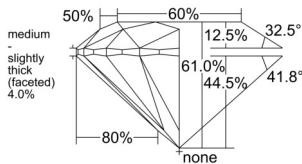

GIA®

FACSIMILE

GIA REPORT 2546984555

Verify this report at GIA.edu

GIA NATURAL DIAMOND DOSSIER®

April 09, 2026
GIA Report Number 2546984555
Shape and Cutting Style ..... Round Brilliant
Measurements ..... 5.13 - 5.16 x 3.14 mm

GRADING RESULTS

Carat Weight ..... 0.50 carat
Color Grade ..... M
Clarity Grade VS1
Cut Grade ..... Excellent

ADDITIONAL GRADING INFORMATION

Polish ..... Excellent
Symmetry ..... Excellent
Fluorescence ..... None
Clarity Characteristics..... Crystal, Cloud, Needle, Pinpoint
Inscription(s): GIA 2546984555

PROPORTIONS

Profile to actual proportions