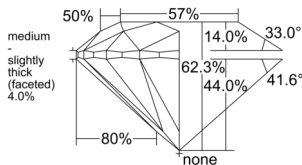

GIA®

FACSIMILE

GIA NATURAL DIAMOND DOSSIER®

April 09, 2026
GIA Report Number 2546981684
Shape and Cutting Style ..... Round Brilliant
Measurements ..... 4.28 - 4.31 x 2.68 mm

GRADING RESULTS

Carat Weight ..... 0.30 carat
Color Grade ..... J
Clarity Grade VS1
Cut Grade ..... Excellent

ADDITIONAL GRADING INFORMATION

Polish ..... Excellent
Symmetry ..... Excellent
Fluorescence ..... Faint
Clarity Characteristics ..... Cloud
Inscription(s): GIA 2546981684

GIA REPORT 2546981684

Verify this report at GIA.edu

PROPORTIONS

Profile to actual proportions

GRADING SCALES

GIA COLOR SCALE

COLORLESS	D
	E
	F
	G
	H
	I
	J
NEAR COLORLESS	K
	L
FAIN	M
	N
	O
	P
VERY LIGHT	Q
	R
	S
	T
	U
	V
	W
	X
	Y
LIGHT	Z

GIA CLARITY SCALE

FLAWLESS	INTERNAL FLAWLESS	
		FLAWLESS
VERY VERY SLIGHTLY INCLUDED	VVS₁	
	VVS₂	
VERY SLIGHTLY INCLUDED	VS₁	
	VS₂	
SLIGHTLY INCLUDED	SI₁	
	SI₂	
INCLUDED	I₁	
	I₂	
	I₃	

GIA CUT SCALE

EXCELLENT
VERY GOOD
GOOD
FAIR
POOR