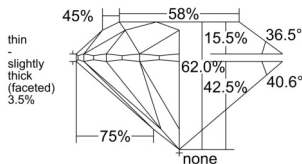

GIA®

FACSIMILE

GIA REPORT 2546958731

Verify this report at GIA.edu

GIA NATURAL DIAMOND DOSSIER®

April 03, 2026
GIA Report Number 2546958731
Shape and Cutting Style ..... Round Brilliant
Measurements ..... 5.65 - 5.68 x 3.51 mm

GRADING RESULTS

Carat Weight ..... 0.70 carat
Color Grade ..... G
Clarity Grade VS2
Cut Grade ..... Excellent

ADDITIONAL GRADING INFORMATION

Polish ..... Excellent
Symmetry ..... Excellent
Fluorescence ..... None
Clarity Characteristics ..... Crystal, Indented Natural
Inspection(s): GIA 2546958731

PROPORTIONS

Profile to actual proportions