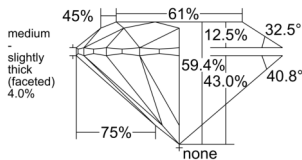

GIA®

FACSIMILE

GIA REPORT 2546952720

Verify this report at GIA.edu

GIA NATURAL DIAMOND DOSSIER®

April 02, 2026
GIA Report Number 2546952720
Shape and Cutting Style ..... Round Brilliant
Measurements ..... 5.76 - 5.79 x 3.43 mm

GRADING RESULTS

Carat Weight ..... 0.70 carat
Color Grade ..... E
Clarity Grade VS1
Cut Grade ..... Excellent

ADDITIONAL GRADING INFORMATION

Polish ..... Excellent
Symmetry ..... Excellent
Fluorescence ..... None
Clarity Characteristics ..... Feather, Cloud
Inscription(s): GIA 2546952720

PROPORTIONS

Profile to actual proportions