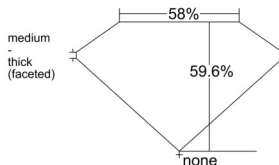

GIA®

FACSIMILE

GIA REPORT 2546944496

Verify this report at gia.edu

GIA NATURAL DIAMOND DOSSIER®

April 08, 2026
GIA Report Number **2546944496**
Shape and Cutting Style ..... **Heart Brilliant**
Measurements ..... **4.81 x 5.65 x 3.36 mm**

GRADING RESULTS

Carat Weight ..... **0.53 carat**
Color Grade ..... **G**
Clarity Grade ..... **Internally Flawless**

ADDITIONAL GRADING INFORMATION

Polish ..... **Excellent**
Symmetry ..... **Very Good**
Fluorescence ..... **None**
Clarity Characteristics ..... **Minor Details of Polish**
Inspection(s): GIA 2546944496

PROPORTIONS

Profile not to actual proportions

GRADING SCALES

GIA COLOR SCALE		GIA CLARITY SCALE			
COLORLESS	D	VERY VERY SLIGHTLY INCLUDED	FLAWLESS		
	E		INTERNALLY FLAWLESS		
	F	VERY SLIGHTLY INCLUDED	VVS₁		
	G		VVS₂		
	H		VS₁		
	NEAR COLORLESS	I	SLIGHTLY INCLUDED	VS₂	
		J		SI₁	
		FAINT	K	INCLUDED	SI₂
			L		I₁
			M		I₂
VERT LIGHT	N	INCLUDED	I₃		
	O				
	P				
	Q				
	R				
LIGHT	S				
	T				
	U				
	V				
	W				
X					
Y					
Z