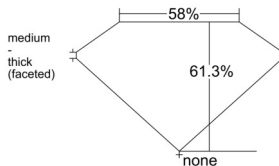

GIA®

FACSIMILE

GIA REPORT 2546939113

Verify this report at GIA.edu

GIA NATURAL DIAMOND DOSSIER®

April 01, 2026
GIA Report Number 2546939113
Shape and Cutting Style ..... Heart Brilliant
Measurements ..... 5.17 x 6.10 x 3.74 mm

GRADING RESULTS

Carat Weight ..... 0.70 carat
Color Grade ..... D
Clarity Grade VS1

ADDITIONAL GRADING INFORMATION

Polish ..... Very Good
Symmetry ..... Excellent
Fluorescence ..... None
Clarity Characteristics..Crystal, Cavity, Feather, Indented Natural
Inscription(s): GIA 2546939113

PROPORTIONS

Profile not to actual proportions

GRADING SCALES

GIA COLOR SCALE		GIA CLARITY SCALE			
COLORLESS	D	VERY VERY SLIGHTLY INCLUDED	FLAWLESS		
	E		INTERNALLY FLAWLESS		
	F	VERY SLIGHTLY INCLUDED	VVS₁		
	G		VVS₂		
	H		VS₁		
	NEAR COLORLESS	I	SLIGHTLY INCLUDED	VS₂	
		J		SI₁	
		FAINT	K	INCLUDED	SI₂
			L		I₁
			M		I₂
VERT LIGHT	N	INCLUDED	I₃		
	O				
	P				
	Q				
	R				
LIGHT	S				
	T				
	U				
	V				
	W				
X					
Y					
Z