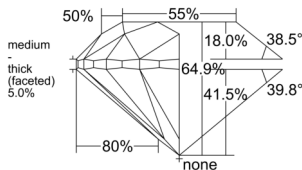

GIA®

FACSIMILE

GIA REPORT 2546920431

Verify this report at GIA.edu

GIA NATURAL DIAMOND DOSSIER®

March 28, 2026
GIA Report Number 2546920431
Shape and Cutting Style ..... Round Brilliant
Measurements ..... 5.96 - 6.04 x 3.90 mm

GRADING RESULTS

Carat Weight ..... 0.90 carat
Color Grade ..... K
Clarity Grade S11
Cut Grade ..... Very Good

ADDITIONAL GRADING INFORMATION

Polish ..... Very Good
Symmetry ..... Very Good
Fluorescence ..... None
Clarity Characteristics ..... Cloud, Crystal
Inscription(s): GIA 2546920431

PROPORTIONS

Profile to actual proportions

GRADING SCALES

GIA COLOR SCALE

COLORLESS	D
	E
	F
	G
	H
	I
	J
NEAR COLORLESS	K
	L
Faint	M
	N
	O
	P
Very Light	Q
	R
	S
	T
	U
	V
Light	W
	X
	Y
	Z

GIA CLARITY SCALE

FLAWLESS	VERY VERY SLIGHTLY INCLUDED	VVS₁	VVS₂	VS₁	VS₂	S1₁	S1₂	I₁	I₂	I₃	
											INTERNAL FLAWLESS

GIA CUT SCALE

EXCELLENT
VERY GOOD
GOOD
FAIR
POOR