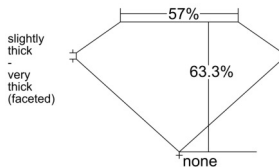

GIA®

FACSIMILE

GIA REPORT 2546917843

Verify this report at GIA.edu

GIA NATURAL DIAMOND DOSSIER®

March 30, 2026
GIA Report Number 2546917843
Shape and Cutting Style ..... Heart Brilliant
Measurements ..... 5.55 x 6.60 x 4.18 mm

GRADING RESULTS

Carat Weight ..... 0.92 carat
Color Grade ..... F
Clarity Grade VS1

ADDITIONAL GRADING INFORMATION

Polish ..... Excellent
Symmetry ..... Excellent
Fluorescence ..... None
Clarity Characteristics ..... Feather
Inscription(s): GIA 2546917843

PROPORTIONS

Profile not to actual proportions

GRADING SCALES

GIA COLOR SCALE		GIA CLARITY SCALE				
COLORLESS	D	VERY VERY SLIGHTLY INCLUDED	FLAWLESS			
	E		INTERNALLY FLAWLESS			
	F	VERY SLIGHTLY INCLUDED	VS₁			
	G		VS₂			
	H		VS₁			
	NEAR COLORLESS	I	SLIGHTLY INCLUDED	VS₂		
		J		SI₁		
		K		SI₂		
		FAINT		L	INCLUDED	I₁
				M		I₂
VERT LIGHT	N	LIGHT	I₃			
	O					
	P					
	Q					
	R					
	S